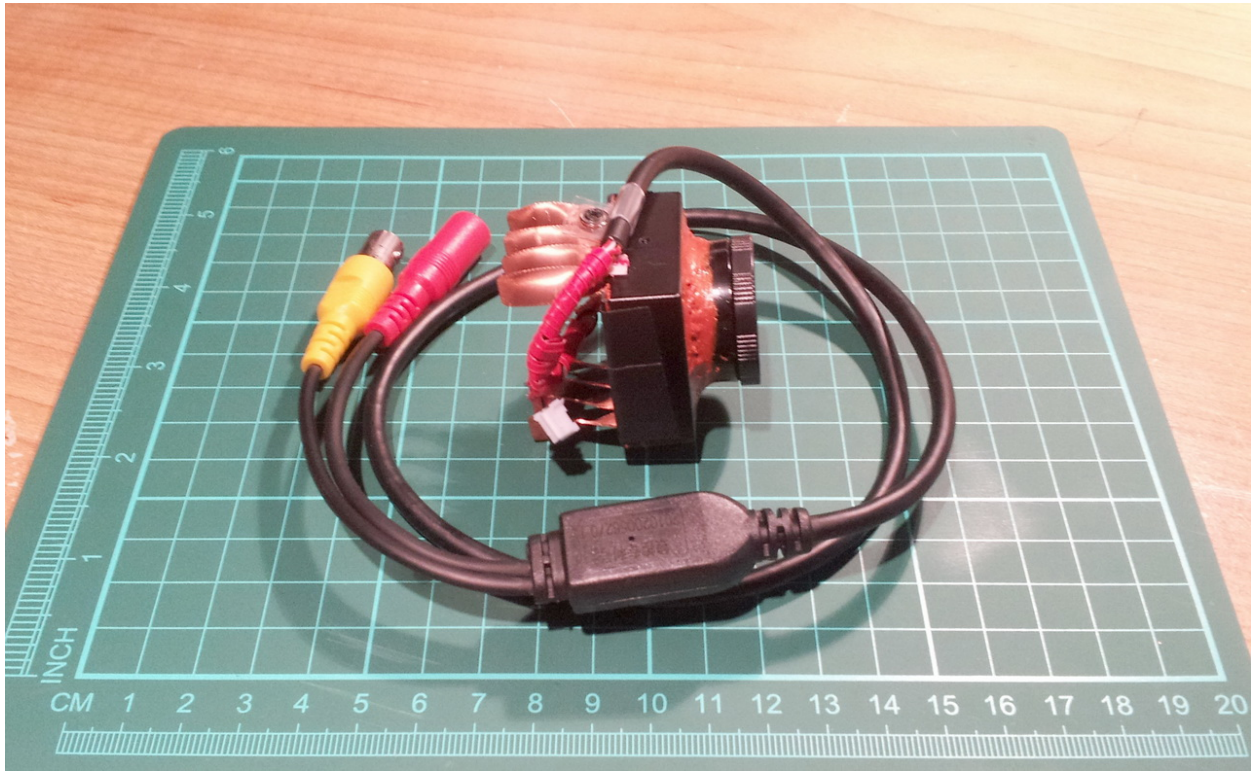

Appendix B - Camera Photos

Cam #1: DIY (PQ0133) heatsinked

Cam #2: Starshoot DCVC II

Cam #3: LN300 - NTSC

Cam #4: LN300 - PAL (non-standard enclosure)

Cam #5: SDC-435

Cam #6: Stellacam EX

Cam #7: Stellacam III

Cam #8: DSO-1

Cam #9: Mk-IV

Cam #10: APU-1

Cam #11: Junior-EX

Cam #12: Junior Pro

Cam #13: Xtreme XT418

Cam #14: Micro EX

Cam #15: Micro Super